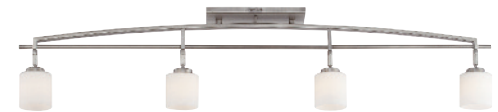

TY1404AN
8.5" H, 43" W, 3" Dp.
Antique Nickel Finish
Opal Etched Glass
$214.99