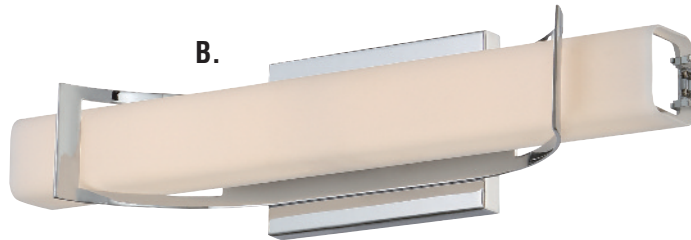

# SHOP. STYLE. SALE.

**SAVE NOW** on Beautiful Home Lighting!

INTEGRATED LED  
10 YEAR WARRANTY

A.

B.

Come see our entire **LED** bath selection!

A. SNNL8406PN  
10.5" H, 6.5" W, 7.5" Ext  
Integrated LED  
Palladian Bronze Finish  
Clear Water Glass  
**\$89.99**

*Converts to semi-flush  
Also available in smaller size  
and in Western Bronze Finish*

D.

D. LKE5204VG  
31.5" H, 15" W, 15" Dp.  
Vintage Gold Finish  
Clear Water Glass  
**\$283.95**

E.

E. BKH1714WT  
14" H, 14" W, 14" Ext  
Western Bronze Finish  
**\$189.99**