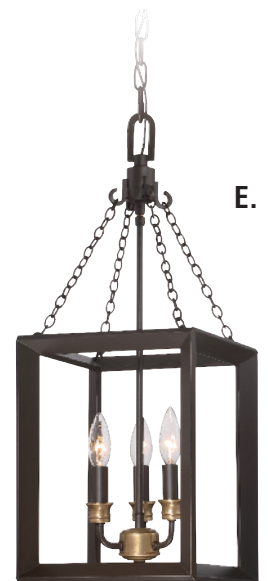

# SHOP. STYLE. SALE.

**SAVE NOW** on Beautiful Home Lighting!

**B. CTH5006AN**

24.5" H, 25" W, 25" Dp.  
Antique Nickel Finish  
**\$329.99**

**fixture**  
*detail*

**D.**

**D. HK5005TC**

14" H, 24" W, 24" Dp.  
Tuscan Brown Finish  
**\$206.99**

**E.**

**E. BKH5303WT**  
25" H, 10" W, 10" Dp.  
Western Bronze Finish  
**\$206.99**

**F. RBN2817W**  
17" H, 17" W, 17" Dp.  
White Lustre Finish  
**\$175.99**

F.

**G. PCAE1715C**  
9.5" H, 15" W, 15" Dp.  
Polished Chrome Finish  
Outer: Laser-Cut Metal Shade  
Inner: Clear Organza  
Shade with Grey Trim  
**\$175.99**