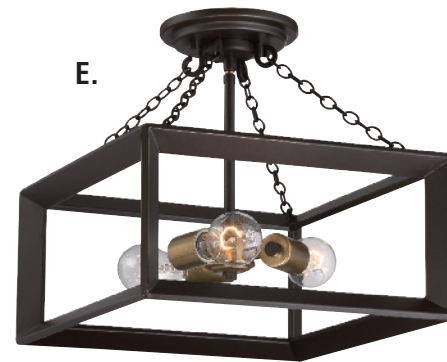

B. PCBD8519C  
5" H, 19" W, 4.5" Ext  
Integrated LED  
Polished Chrome Finish  
Opal Etched Glass  
**\$169.99**

C.

C. ON2824BN  
25.5" H, 24" W, 24" Dp.  
Brushed Nickel Finish  
Clear Glass Accents  
**\$419.99**

*Converts to semi-flush  
Also available in smaller size  
and in Western Bronze Finish*

D.

D. LKE5204VG  
31.5" H, 15" W, 15" Dp.  
Vintage Gold Finish  
Clear Water Glass  
**\$283.95**

E.

E. BKH1714WT  
14" H, 14" W, 14" Ext  
Western Bronze Finish  
**\$189.99**