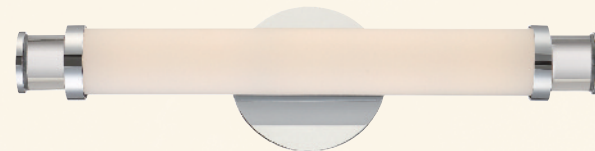

# SHOP. STYLE. SALE.

**SAVE NOW** on Beautiful Home Lighting!

B.

**B. MIR1715VG**  
11.5" H, 15" W, 15" Dp.  
Vintage Gold Finish  
**\$183.95**

**QUOIZEL**  
*Artisans in Lighting...since 1930*

C.

INTEGRATED LED  
10 YEAR WARRANTY

D.

**C. PCED8521C**  
4.5" H, 21.5" W, 4.5" Ext  
Integrated LED  
Polished Chrome Finish  
Optic Glass  
Sandblasted Inside  
**\$206.99**

**D. PCBM8520C**  
5.5" H, 20.5" W, 3.5" Ext  
Integrated LED  
Polished Chrome Finish  
Opal Etched Glass  
**\$189.99**