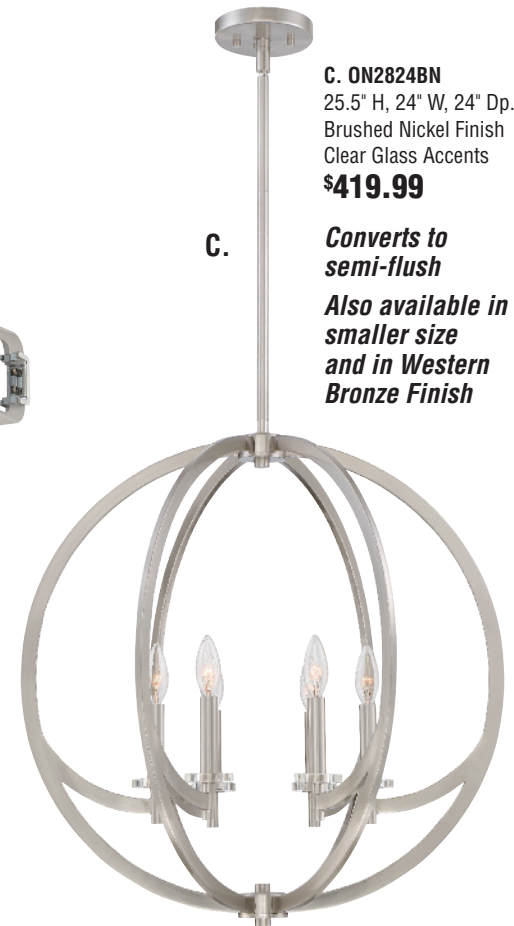

# SHOP. STYLE. SALE.

**SAVE NOW** on Beautiful Home Lighting!

INTEGRATED LED  
10 YEAR WARRANTY

A.

B.

Come see our entire **LED** bath selection!

A. SNNL8406PN  
10.5" H, 6.5" W, 7.5" Ext  
Integrated LED  
Palladian Bronze Finish  
Clear Water Glass  
**\$89.99**

B. PCBD8519C  
5" H, 19" W, 4.5" Ext  
Integrated LED  
Polished Chrome Finish  
Opal Etched Glass  
**\$169.99**

C.

C. ON2824BN  
25.5" H, 24" W, 24" Dp.  
Brushed Nickel Finish  
Clear Glass Accents  
**\$419.99**

*Converts to semi-flush  
Also available in smaller size  
and in Western Bronze Finish*

D.

D. LKE5204VG  
31.5" H, 15" W, 15" Dp.  
Vintage Gold Finish  
Clear Water Glass  
**\$283.95**

E.

E. BKH1714WT  
14" H, 14" W, 14" Ext  
Western Bronze Finish  
**\$189.99**