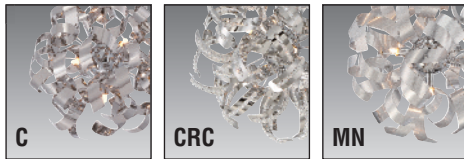

H.

PLATINUM
by QUOIZEL

RB2817 is also available in these finishes:

C

CRC

MN