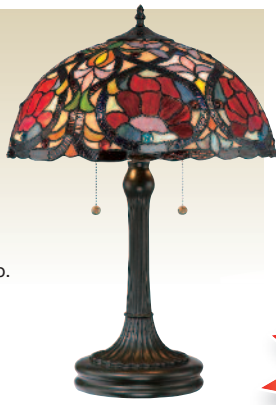

Larissa

TF879T
22.5" H, 16" W, 16" Dp.
$199.99

ONLY
$89⁹⁹

Adano

AN8540ES
7.5" H, 21" W, 7" Dp.

**BATH
FIXTURE
BLOWOUT!**

Kami

TF878T
23" H, 16" W, 16" Dp.
$178.20

Kami

TF1396SVB
6" H, 17" W, 17" Dp.
$129.99

Carroll

TF1805SVB
7" H, 17" W, 17" Dp.
$145.99

Dayton

TFDN1716IB
11" H, 16.5" W, 16.5" Dp.
$145.35

Dury

RDY1714CS
14.5" H, 14.5" W, 14.5" Dp.
$206.99

Cruise

VVCS6332OI
32.5" H, 15" W, 15" Dp.
$175.95

Cloverdale

CRA1717MC
12.5" H, 17" W, 17" Dp.
$149.99

Jenkins

Q1893FOI
56.5" H, 21" W, 14" Dp.
$175.95

Buckler

Q1634TPN
29.5" H, 15" W, 15" Dp.
$114.75

Buckler

Q1634TBN
29.5" H, 15" W, 15" Dp.
$114.75

Buckler

Q1633FBN
60" H, 15" W, 15" Dp.
$149.99

Buckler

Q1634FPN
60" H, 15" W, 15" Dp.
$149.99