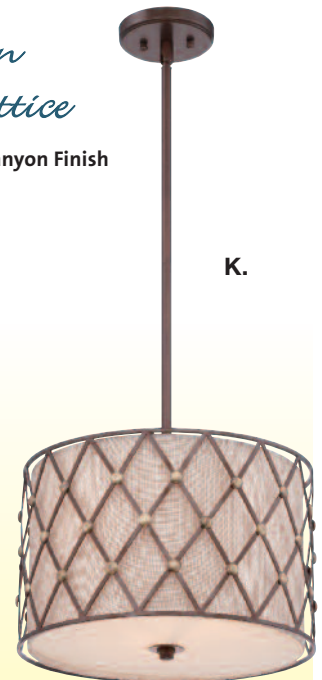

*Comes with (2) 6"
and (2) 12" Rods

J.

L.

Dury

*Brown
Lattice*

Copper Canyon Finish

K.

Carolyn Kinder
INTERNATIONAL