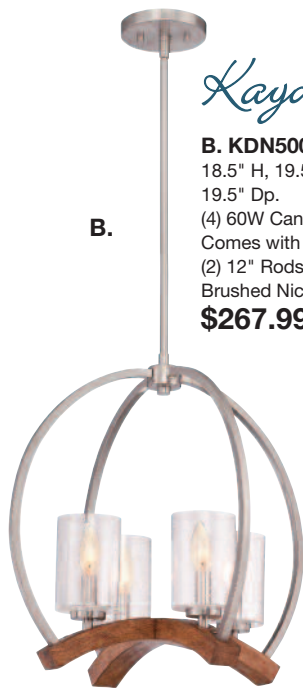

A.

QUOIZEL
NATURALS

A. ABN5006RK
28" H, 28" W, 28" Dp.
(6) 60W Cand. Base
\$399.99

Asheville

Valiant Bronze Finish

E.

E. TF1180TVA
25" H, 16" W, 16" Dp.
(2) 75W Med. Base
Contains 44 Pieces of
Tiffany Glass
\$199.99

**Playful and
Dramatic
Expressions
in Lighting!**

H. SER5006IF
27.5" H, 26.5" W, 26.5" Dp.
(6) 60W Cand. Base
\$359.99

H.

Serenity
Italian Fresco Finish

F. KY5506IB
23" H, 23" W, 23" Dp.
(6) 100W Med. Base
\$457.99

F.

Kyle
Imperial Bronze Finish
Butterscotch Onyx

QUOIZEL
NATURALS

G.

G. KY433IB
18.5" H, 32.5" W, 4.5" Dp.
(4) 100W Med. Base
\$299.99

B.

QUOIZEL
NATURALS

Kayden

B. KDN5004BN
18.5" H, 19.5" W,
19.5" Dp.
(4) 60W Cand. Base
Comes with (2) 6" and
(2) 12" Rods
Brushed Nickel Finish
\$267.99

C.

D.

Stephen
Vintage Bronze Finish

C. TF885F
59.5" H, 18" W, 18" Dp.
(2) 100W Med. Base
Contains 256 Pieces of
Tiffany Glass
\$219.99