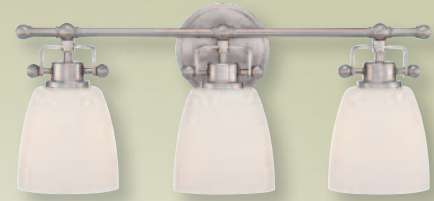

28" H, 22" W, 1" Dp.
Beveled Glass

\$99.99

D. QR1864C

33" H, 25.5" W, 1" Dp.
Polished Chrome Finish
Beveled Glass

\$229.99

Shelburne

Breckenridge

C. QR1419BN

35" H, 21" W, 1" Dp.
Brushed Nickel Finish
Beveled Glass

\$185.99

E.

Bower

Devlin

F.

F.

G.